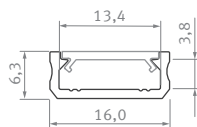

D

Sposoby montażu /
Assembly methods

Obejrzyj wideo /
Watch video

D

Profil LED / Profile LED

Wymiary [mm] / Dimensions (mm): 1000, 2020, 3000

	BIAŁY (lakierowany) white (lacquered)	CZARNY (anodowany) black (anodized)	INOX (anodowany) inox (anodized)	SREBRNY (anodowany) silver (anodized)	SUROWY raw
Kolory profili Profile colors					
1,0 m	10-0041-10	10-0042-10	10-0043-10	10-0044-10	10-0040-10
2,02 m	10-0041-20	10-0042-20	10-0043-20	10-0044-20	10-0040-20
3,0 m	10-0041-30	10-0042-30	10-0043-30	10-0044-30	10-0040-30
Szerokość taśmy LED (mm) LED strip width (mm)	do 12 up to 12				

Klosze (PVC/PMMA/PC) / Covers

Wymiary [mm] / Dimensions (mm): 1000, 2020, 3000

TRANSPARENTNY transparent	MROŻONY frozen	MLECZNY milky	FROSTED MLECZNY milky frosted	CZARNY PMMA black PMMA	LENS 15 lens 15	LENS 30 lens 30
BASIC						
1 m/PMMA 11-2350-10 1 m/PC 11-3013-10	1 m/PMMA 11-2302-10 1 m/PC 11-3012-10	1 m/PMMA 11-2251-10 1 m/PC 11-3011-10	1 m/PMMA 11-2406-10	1 m/PMMA 11-2017-10	1 m/PMMA 11-2060-10	1 m/PMMA 11-2080-10
HIGH						
1 m/PMMA 11-2053-10	1 m/PMMA 11-2052-10	1 m/PMMA 11-2051-10	1 m/PMMA 11-2056-10	1 m/PMMA 11-2057-10		